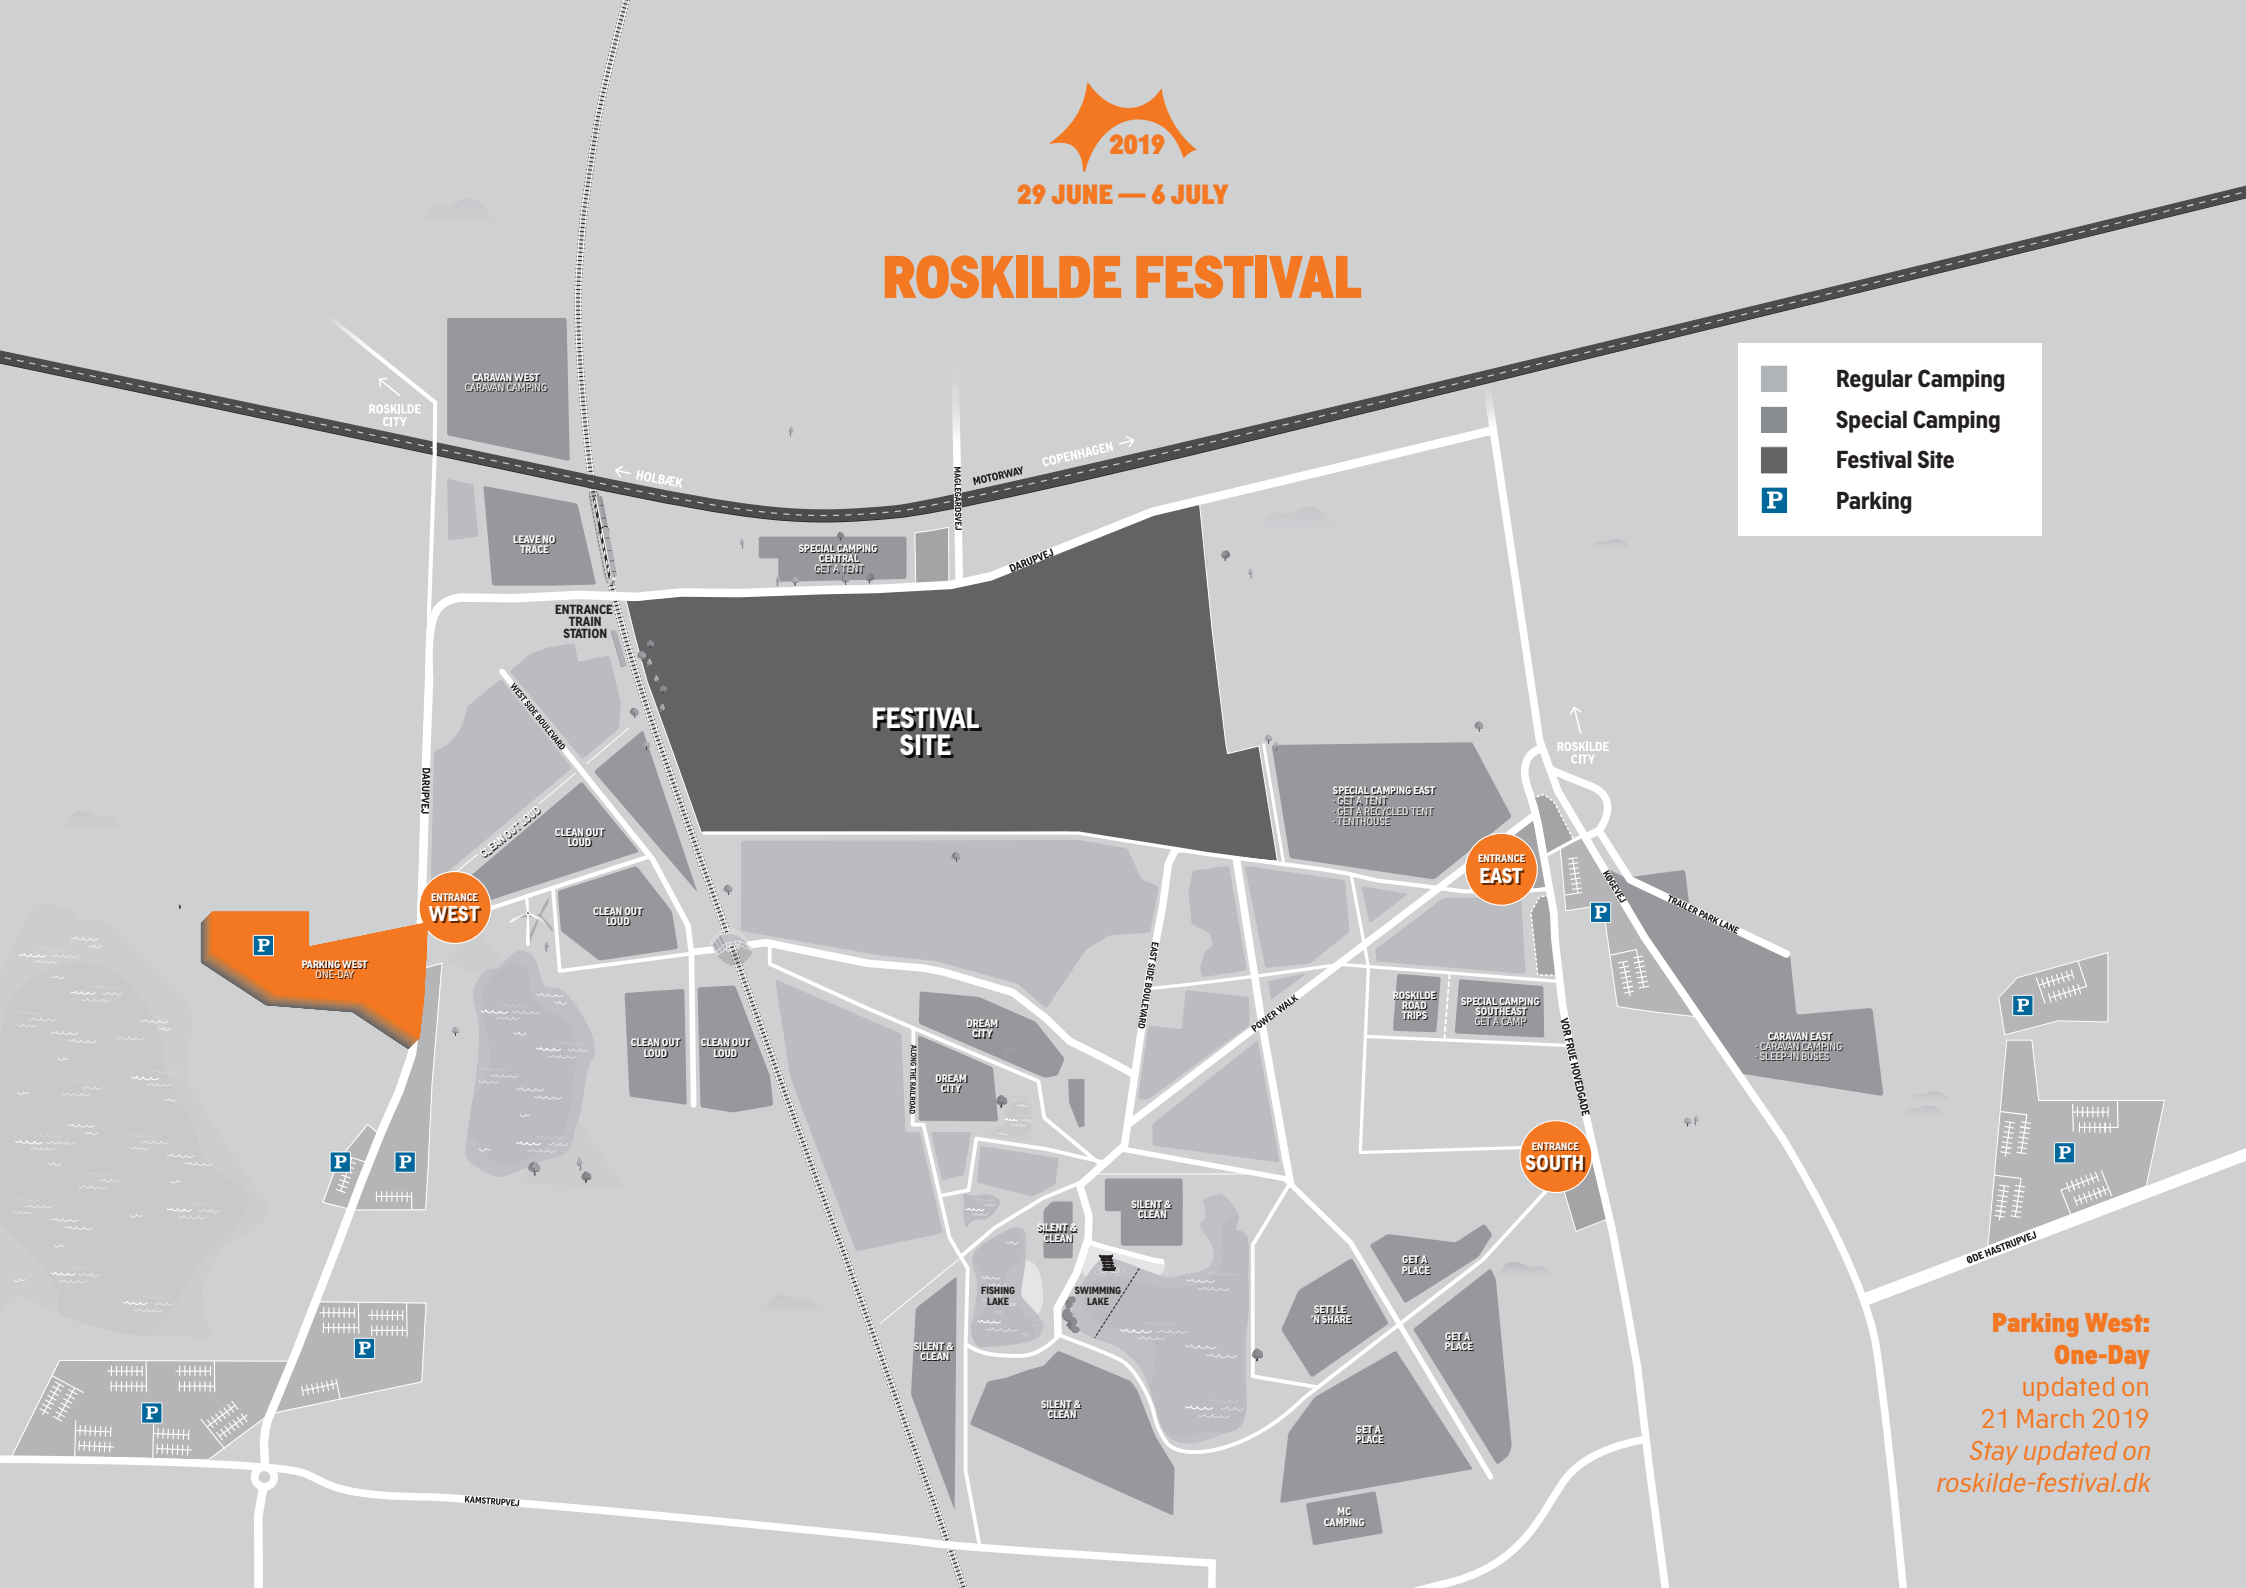

29 JUNE — 6 JULY

# ROSKILDE FESTIVAL

- Regular Camping
- Special Camping
- Festival Site
- P Parking

**Parking West:  
One-Day**  
updated on  
21 March 2019  
Stay updated on  
[roskilde-festival.dk](http://roskilde-festival.dk)