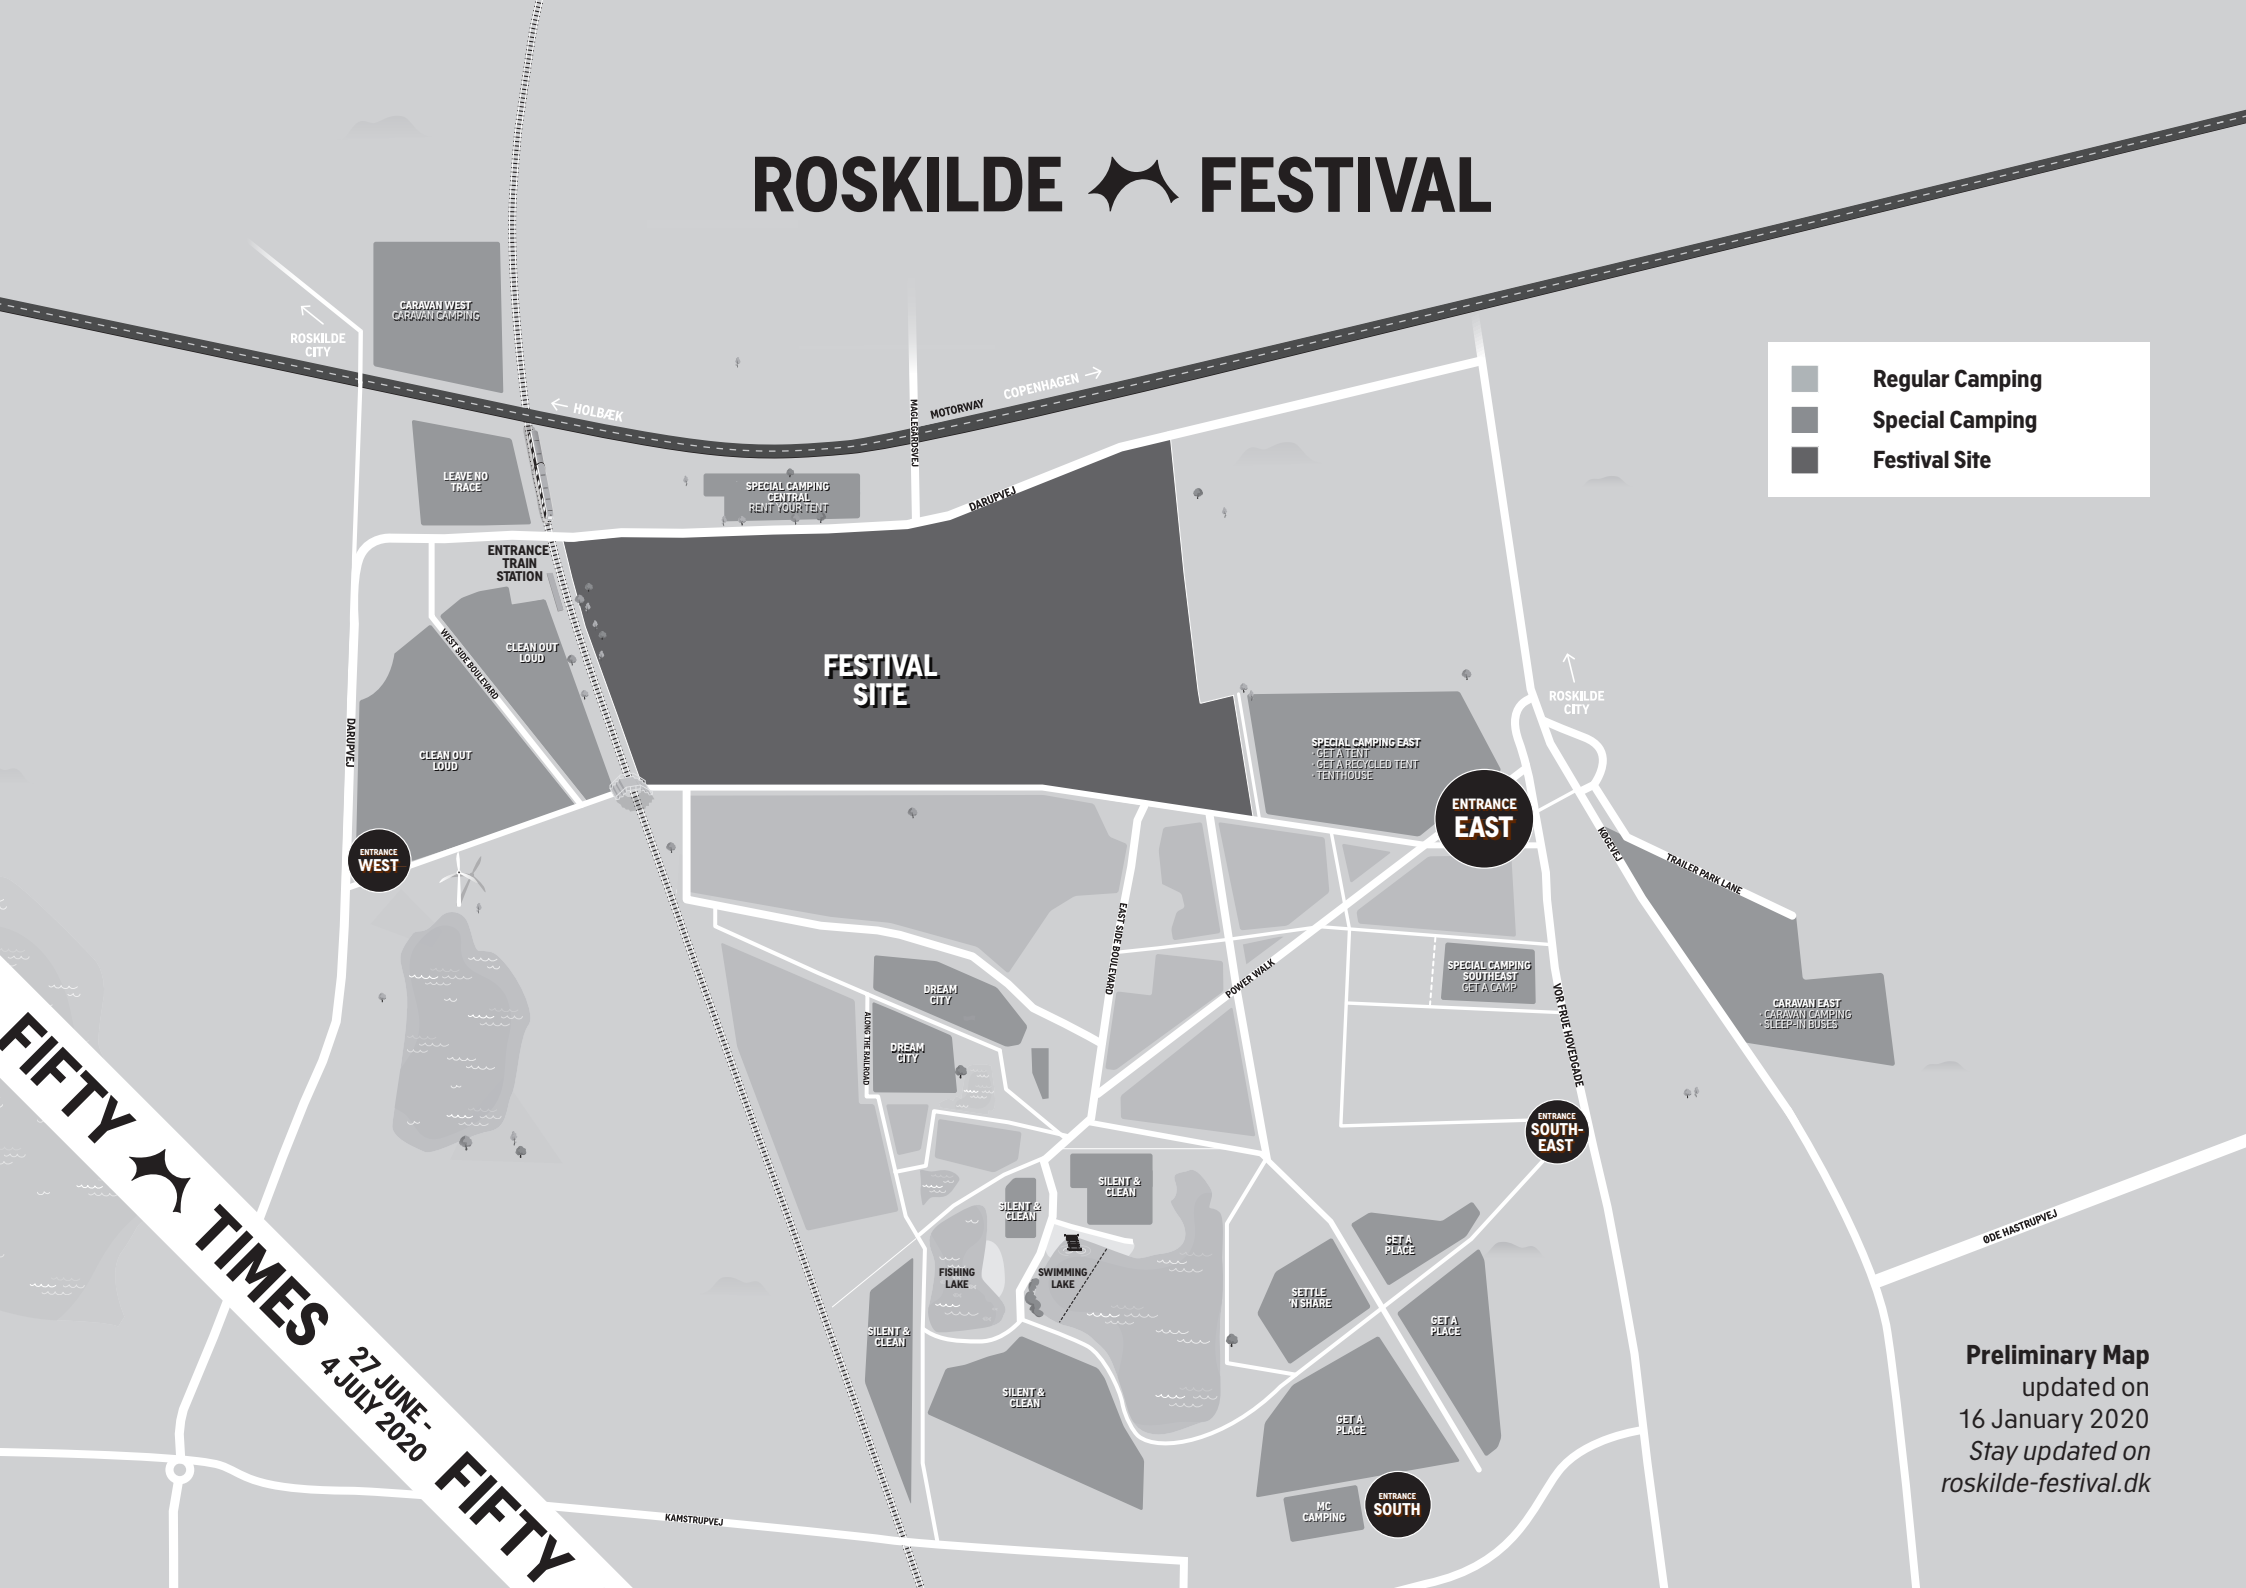

ROSKILDE FESTIVAL

-  Regular Camping
-  Special Camping
-  Festival Site

FIFTY  TIMES
 27 JUNE - 4 JULY 2020
FIFTY

Preliminary Map
 updated on
 16 January 2020
 Stay updated on
roskilde-festival.dk