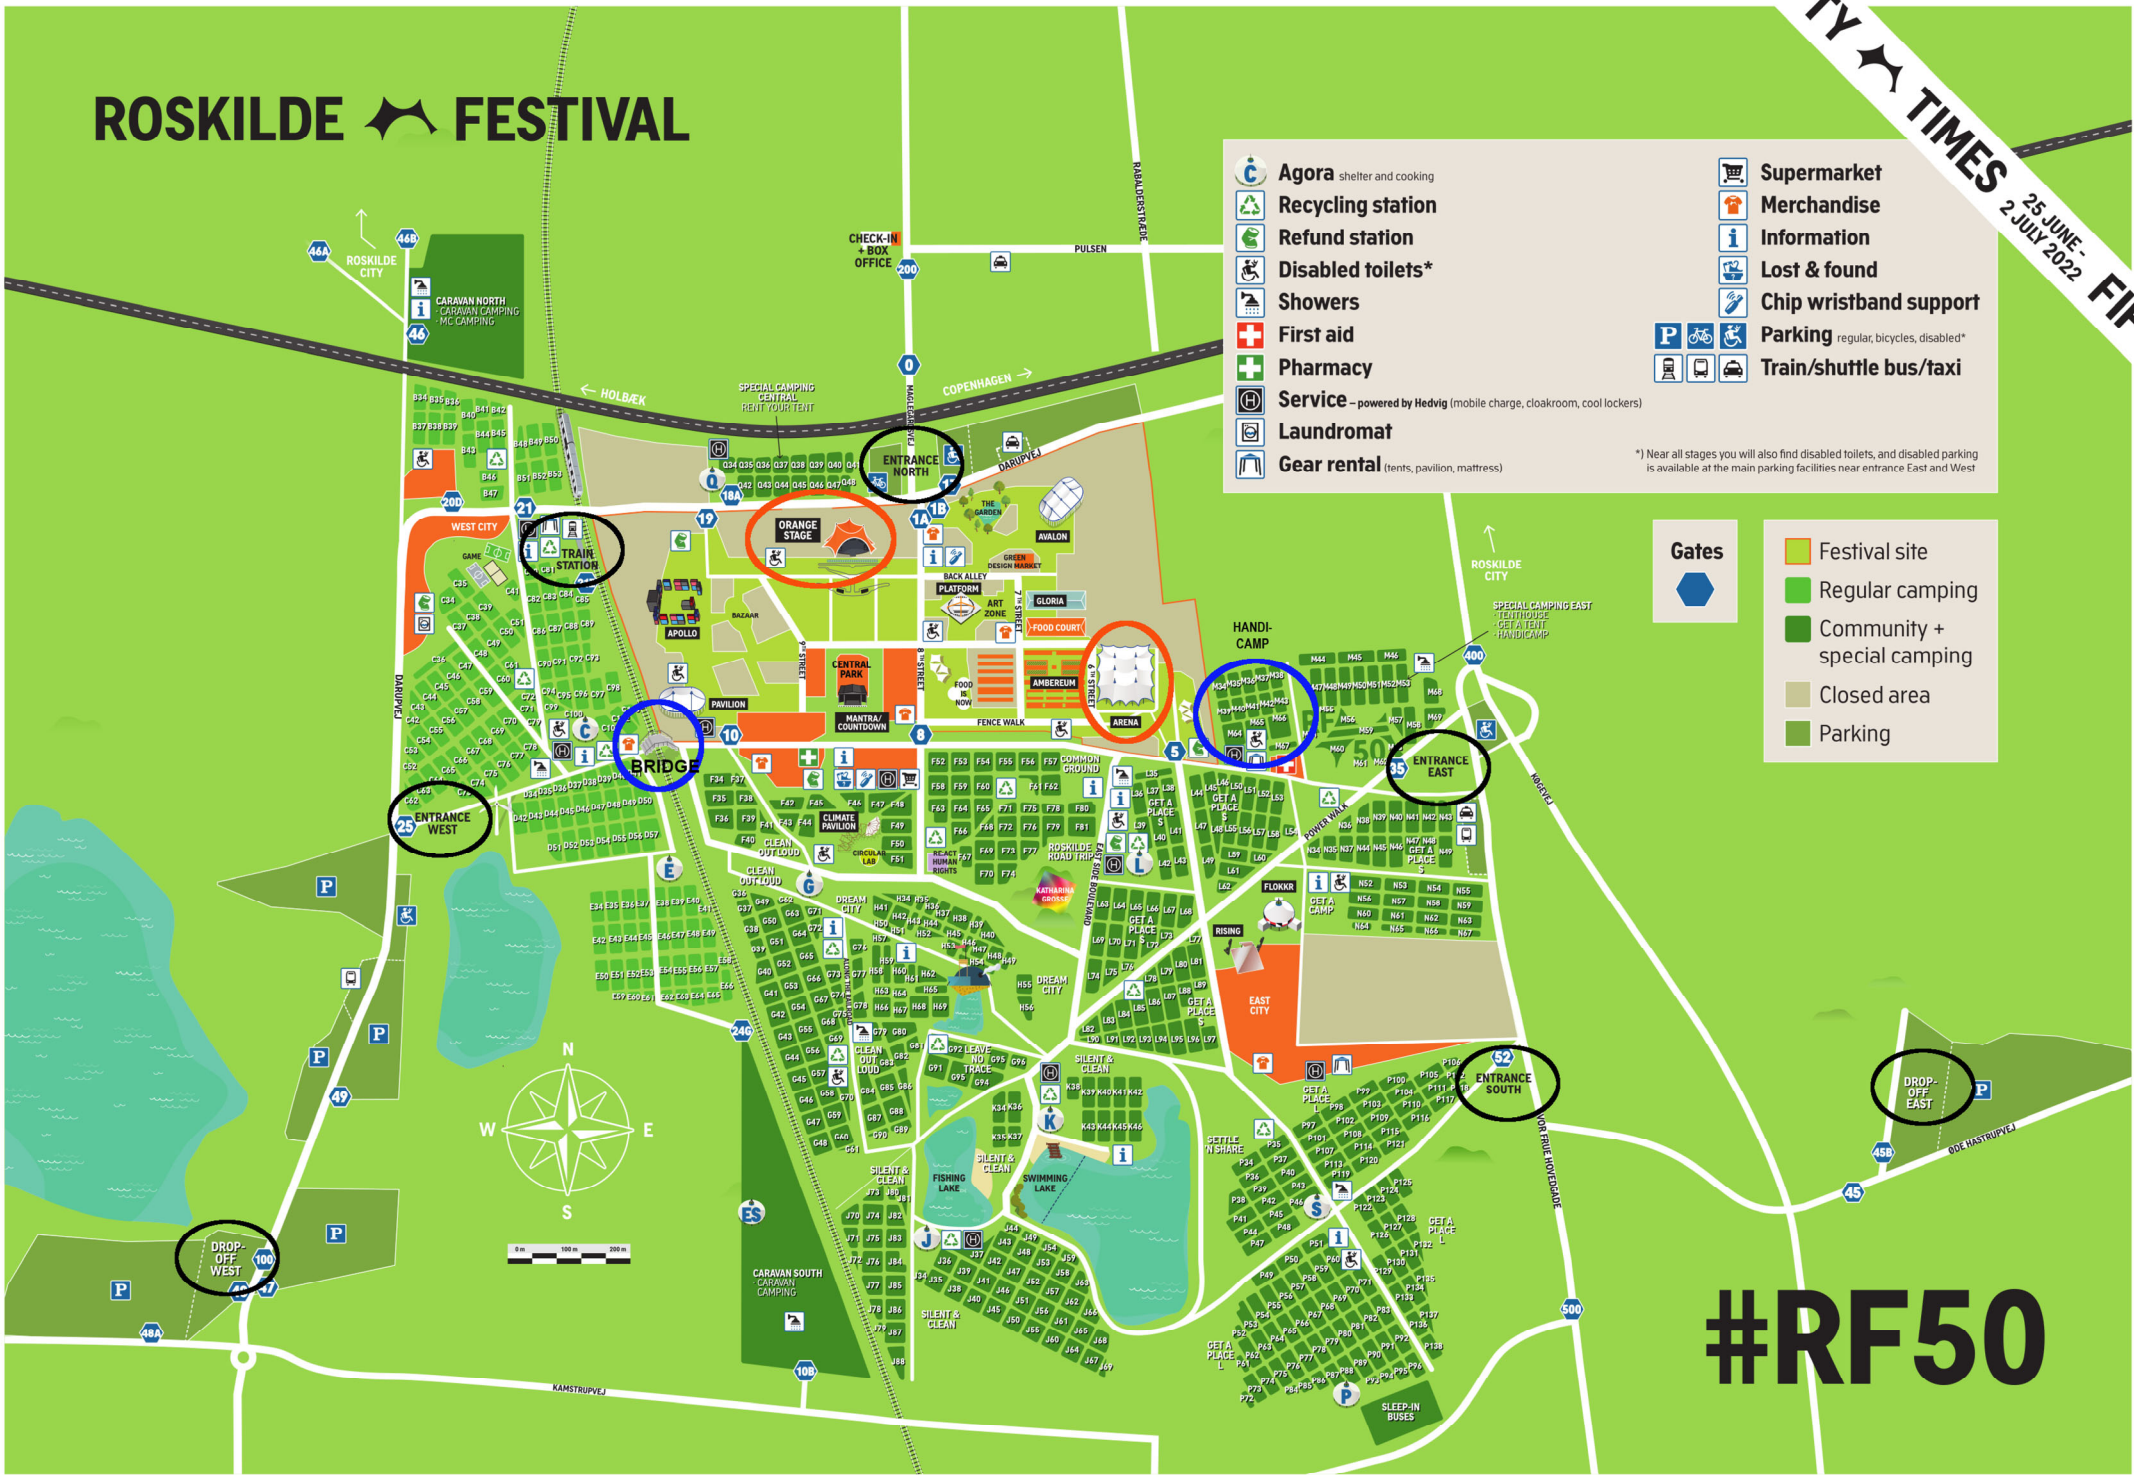

ROSKILDE FESTIVAL

FIFTY TIMES
 25 JUNE - 2 JULY 2022
FIFTY

- Agora** shelter and cooking
- Recycling station**
- Refund station**
- Disabled toilets***
- Showers**
- First aid**
- Pharmacy**
- Service** – powered by Hedvig (mobile charge, cloakroom, cool lockers)
- Laundromat**
- Gear rental** (tents, pavilion, mattress)
- Supermarket**
- Merchandise**
- Information**
- Lost & found**
- Chip wristband support**
- Parking** regular, bicycles, disabled*
- Train/shuttle bus/taxi**

* Near all stages you will also find disabled toilets, and disabled parking is available at the main parking facilities near entrance East and West

- Gates**
- Festival site
 - Regular camping
 - Community + special camping
 - Closed area
 - Parking